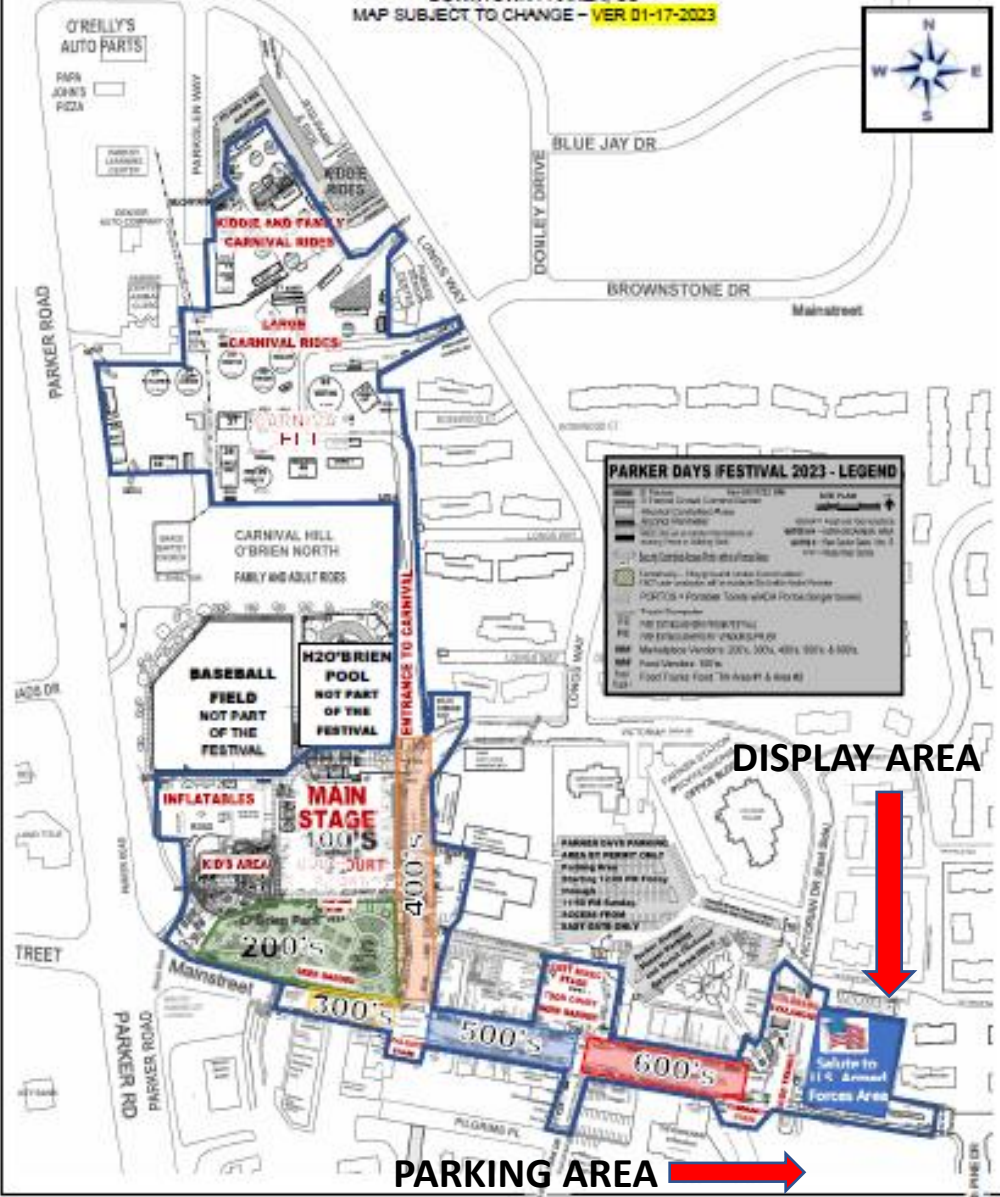

PARKER DAYS FESTIVAL 2023

MARKETPLACE BOOTHS

LABELLED AS 4-DIGIT BOOTH NUMBERS - GRAY SHADLED BOOTHS ARE NOT AVAILAB...
DOWNTOWN PARKER, CO
MAP SUBJECT TO CHANGE - VER 01-17-2023

DISPLAY AREA

PARKING AREA